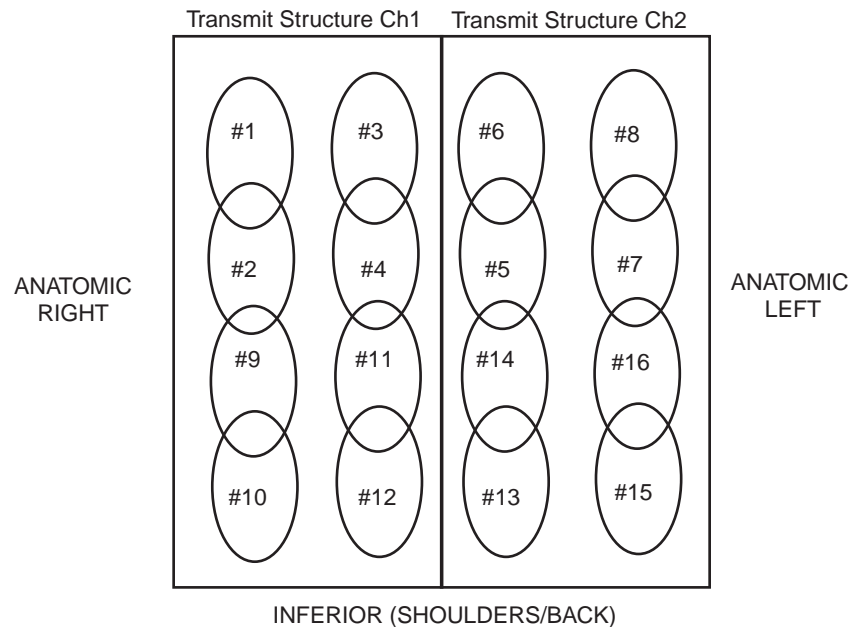

PROVISIONAL ELEMENT LAYOUT FOR 16CH SPINE ARRAY FOR 7T PHILIPS
 This information is subject to change without notice

NOVA 16 Channel SPINE Array: ELEMENT LAYOUT
 SUPERIOR (HEAD)

Coverage (Approximate)

3D View