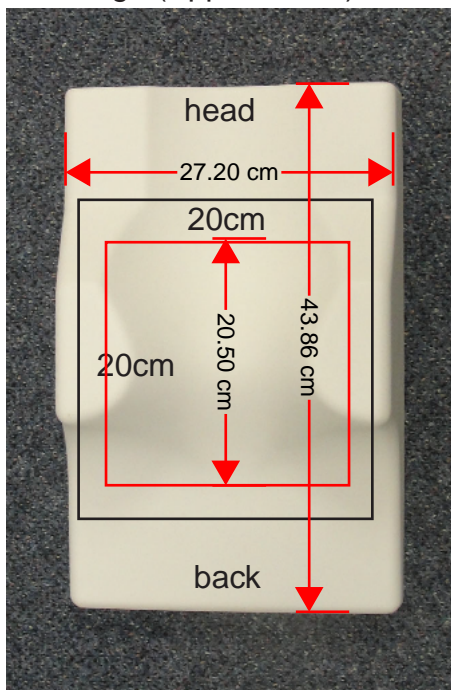

PROVISIONAL ELEMENT LAYOUT FOR 16CH SPINE ARRAY FOR 7T PHILIPS
 This information is subject to change without notice

NOVA 16 Channel SPINE Array: ELEMENT LAYOUT
 SUPERIOR (HEAD)

Coverage (Approximate)

3D View